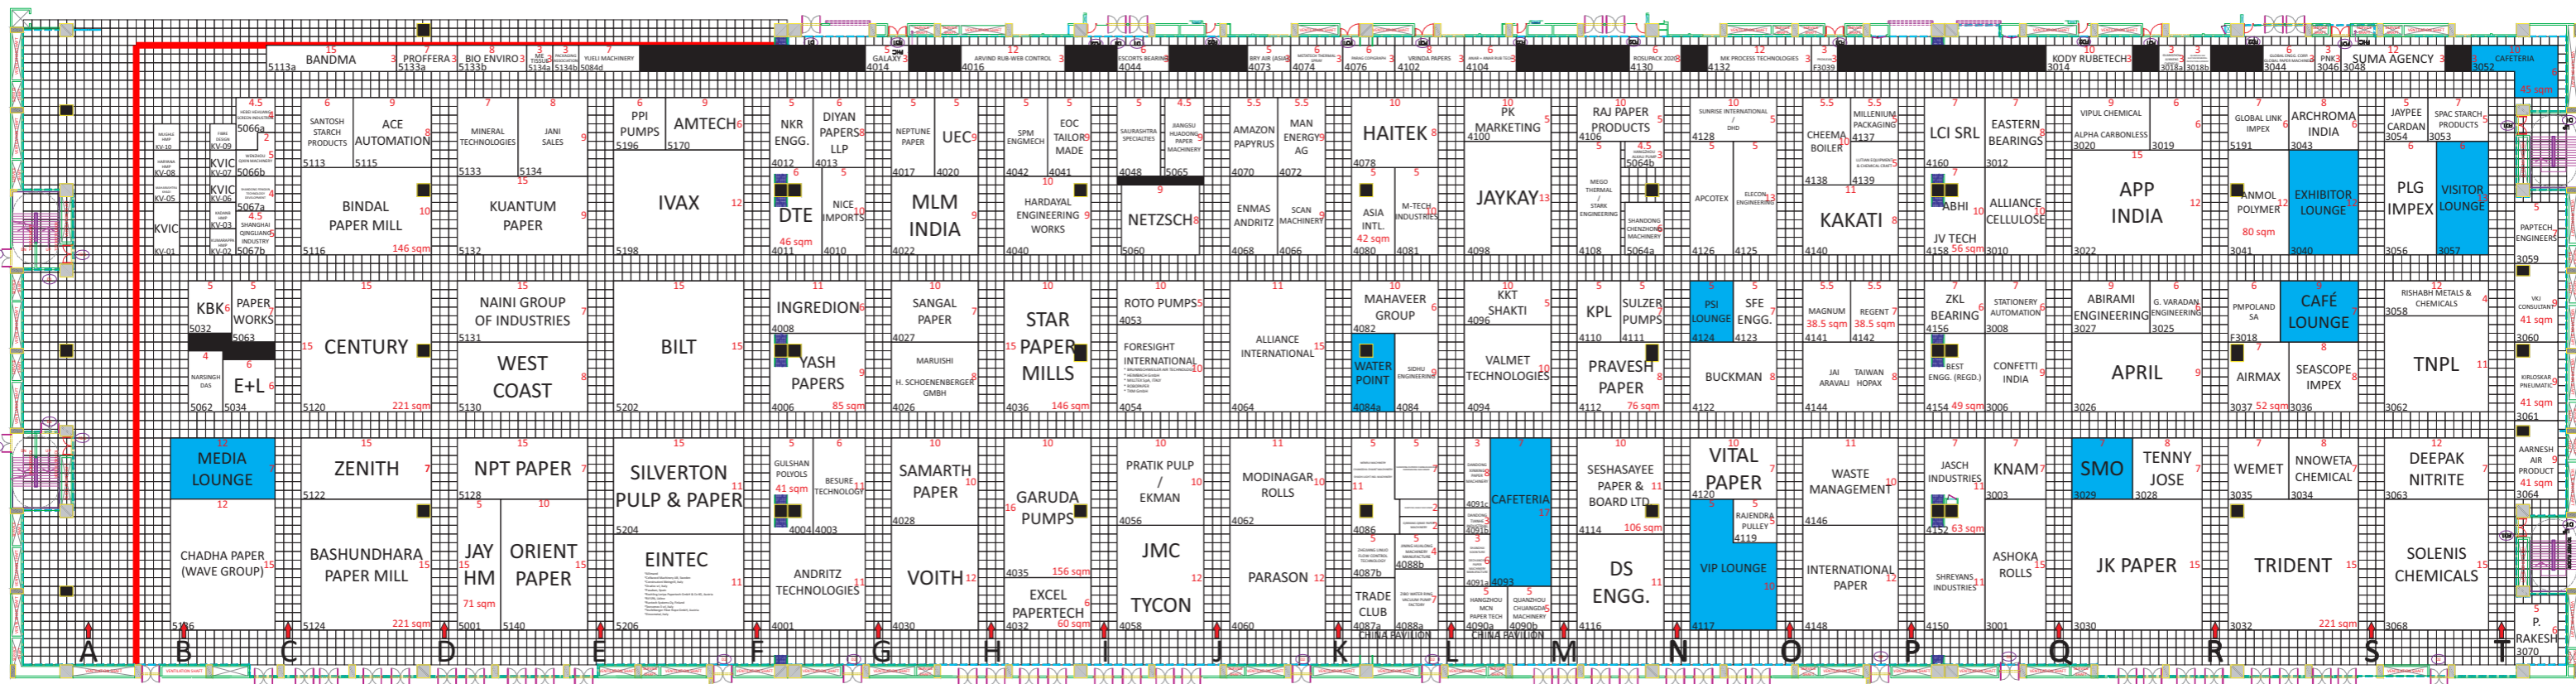

3-6 December, 2019, Pragati Maidan, New Delhi, India

LEGEND

- █ SHUTTLE ROUTE
- ▤ REGISTRATION
- ▬ MAIN CONNECTION AISLE

NOTE:

- * The organizers reserve the right to modify the floor plan under circumstances beyond their control.
- * The actual dimensions may vary as mentioned in the floor plan under circumstances beyond organizers control.

NOTE:
 * The organizers reserve the right to modify the floor plan under circumstances beyond their control.
 * The actual dimensions may vary as mentioned in the floor plan under circumstances beyond organizers control.