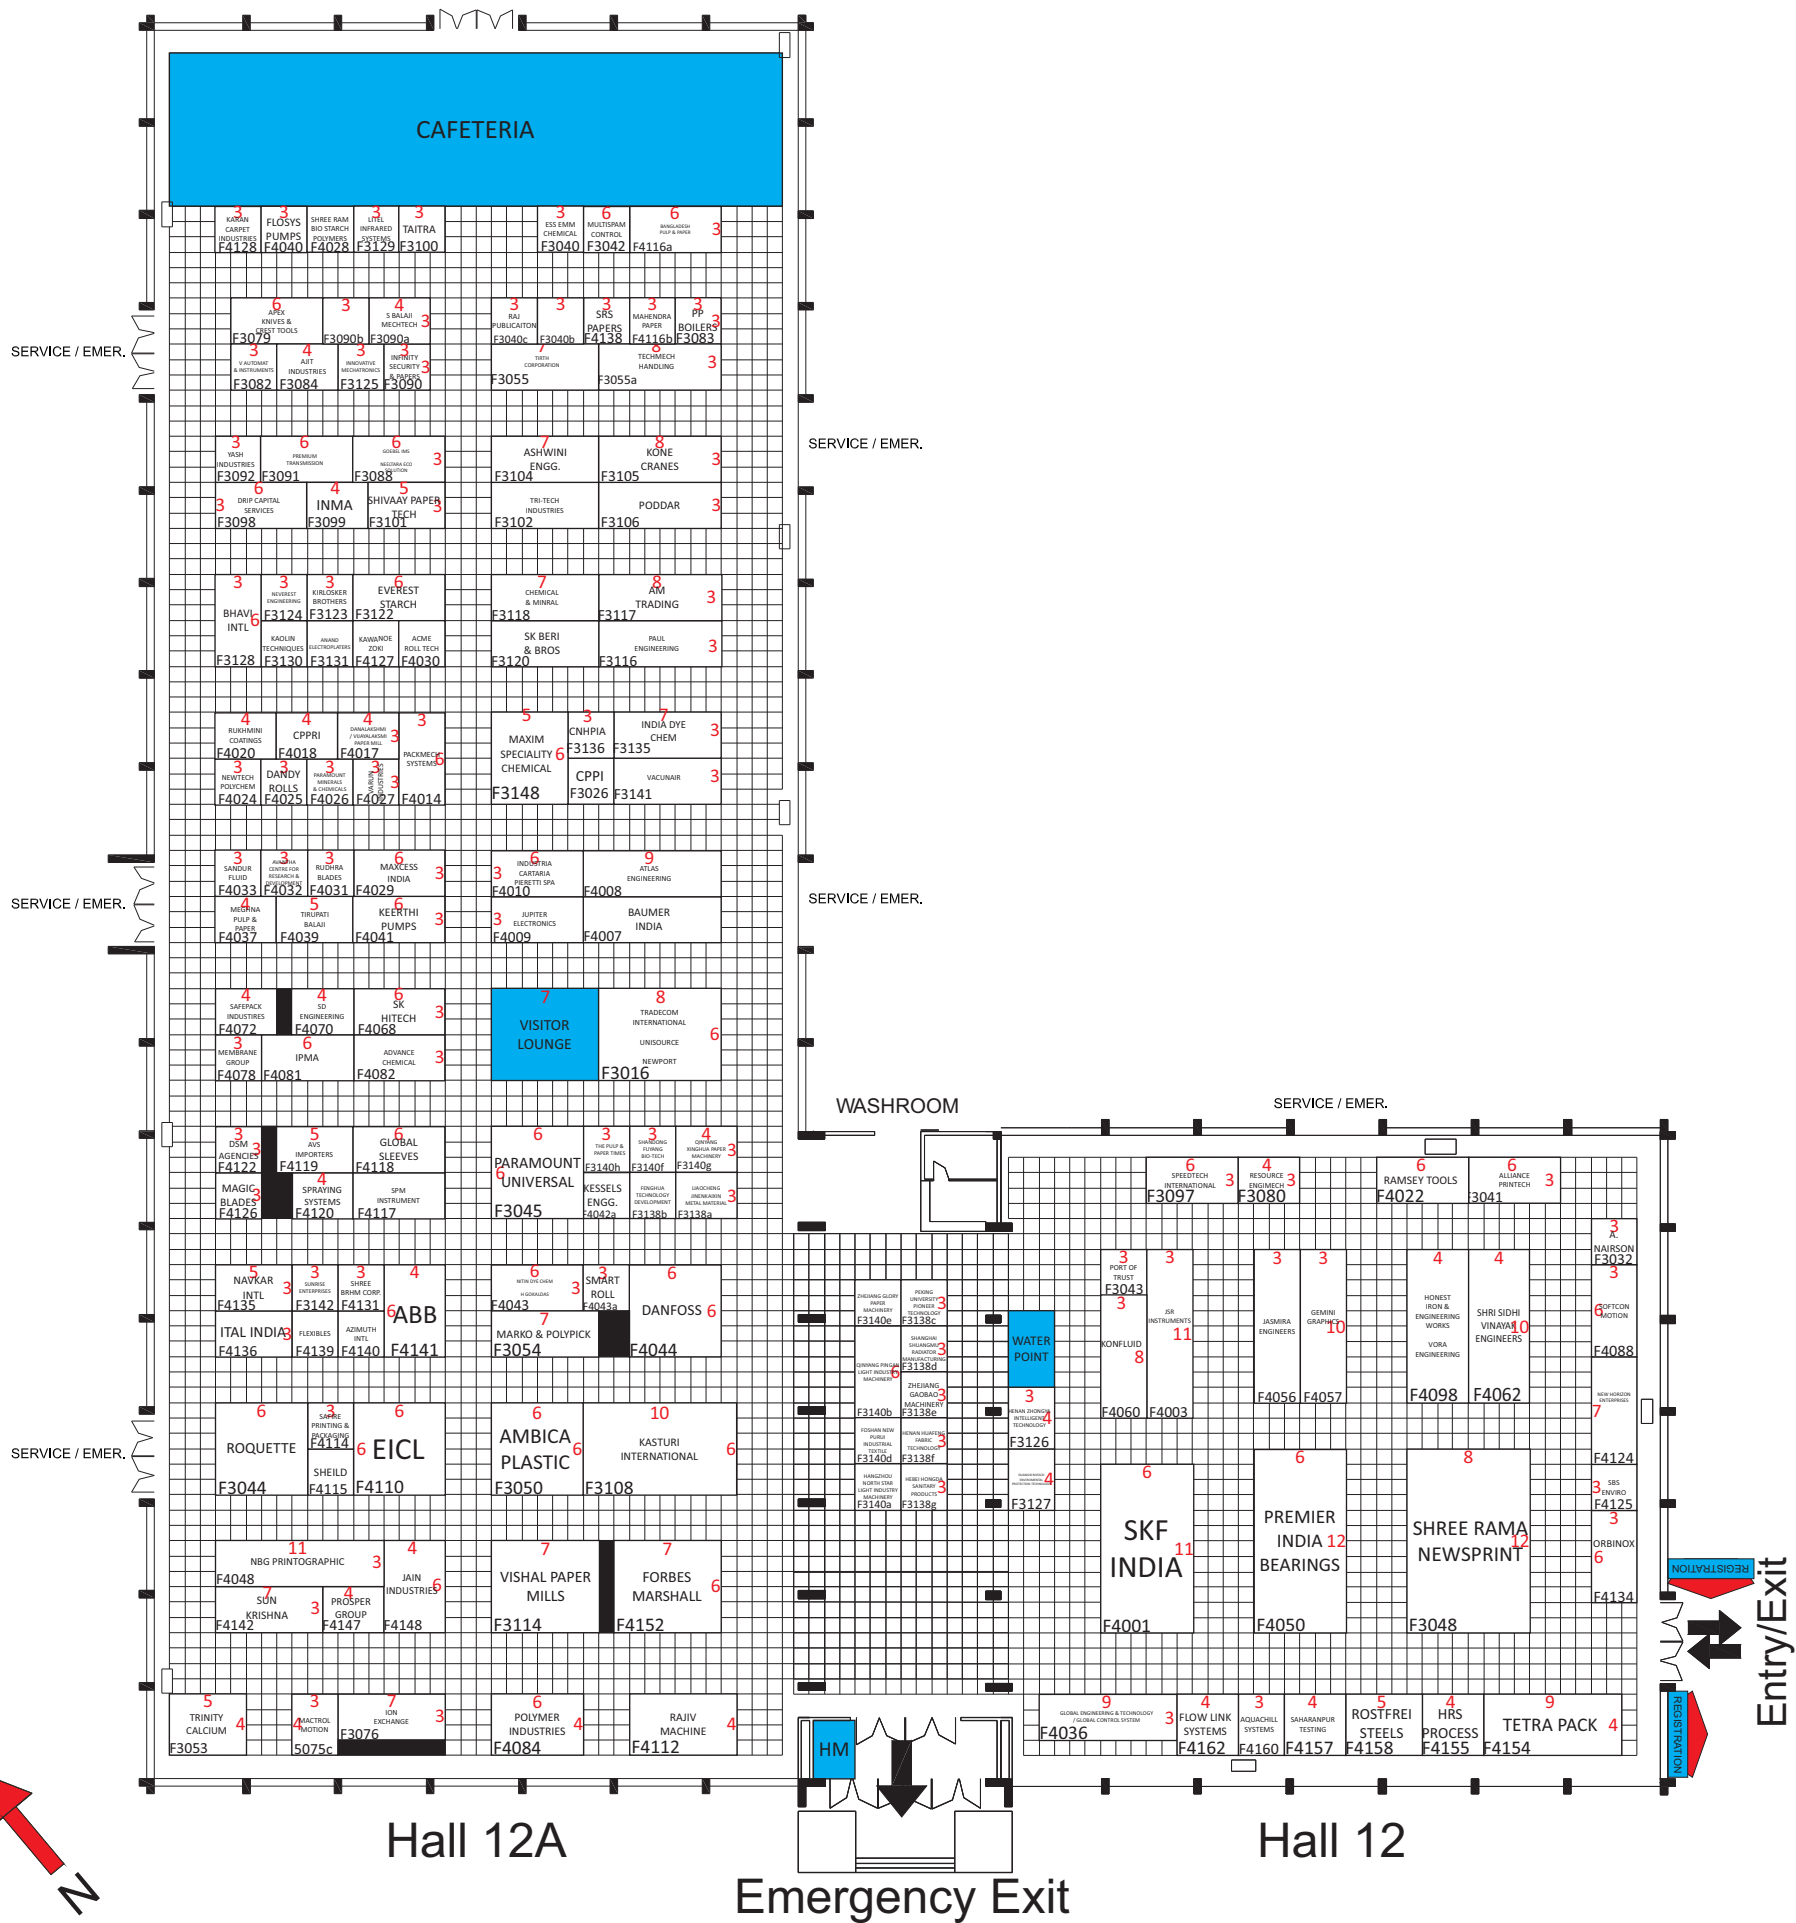

3-6 December, 2019, Pragati Maidan, New Delhi, India

LEGEND

- █ SHUTTLE ROUTE
- ▤ REGISTRATION
- ▬ MAIN CONNECTION AISLE

NOTE:

- * The organizers reserve the right to modify the floor plan under circumstances beyond their control.
- * The actual dimensions may vary as mentioned in the floor plan under circumstances beyond organizers control.

NOTE:
 * The organizers reserve the right to modify the floor plan under circumstances beyond their control.
 * The actual dimensions may vary as mentioned in the floor plan under circumstances beyond organizers control.