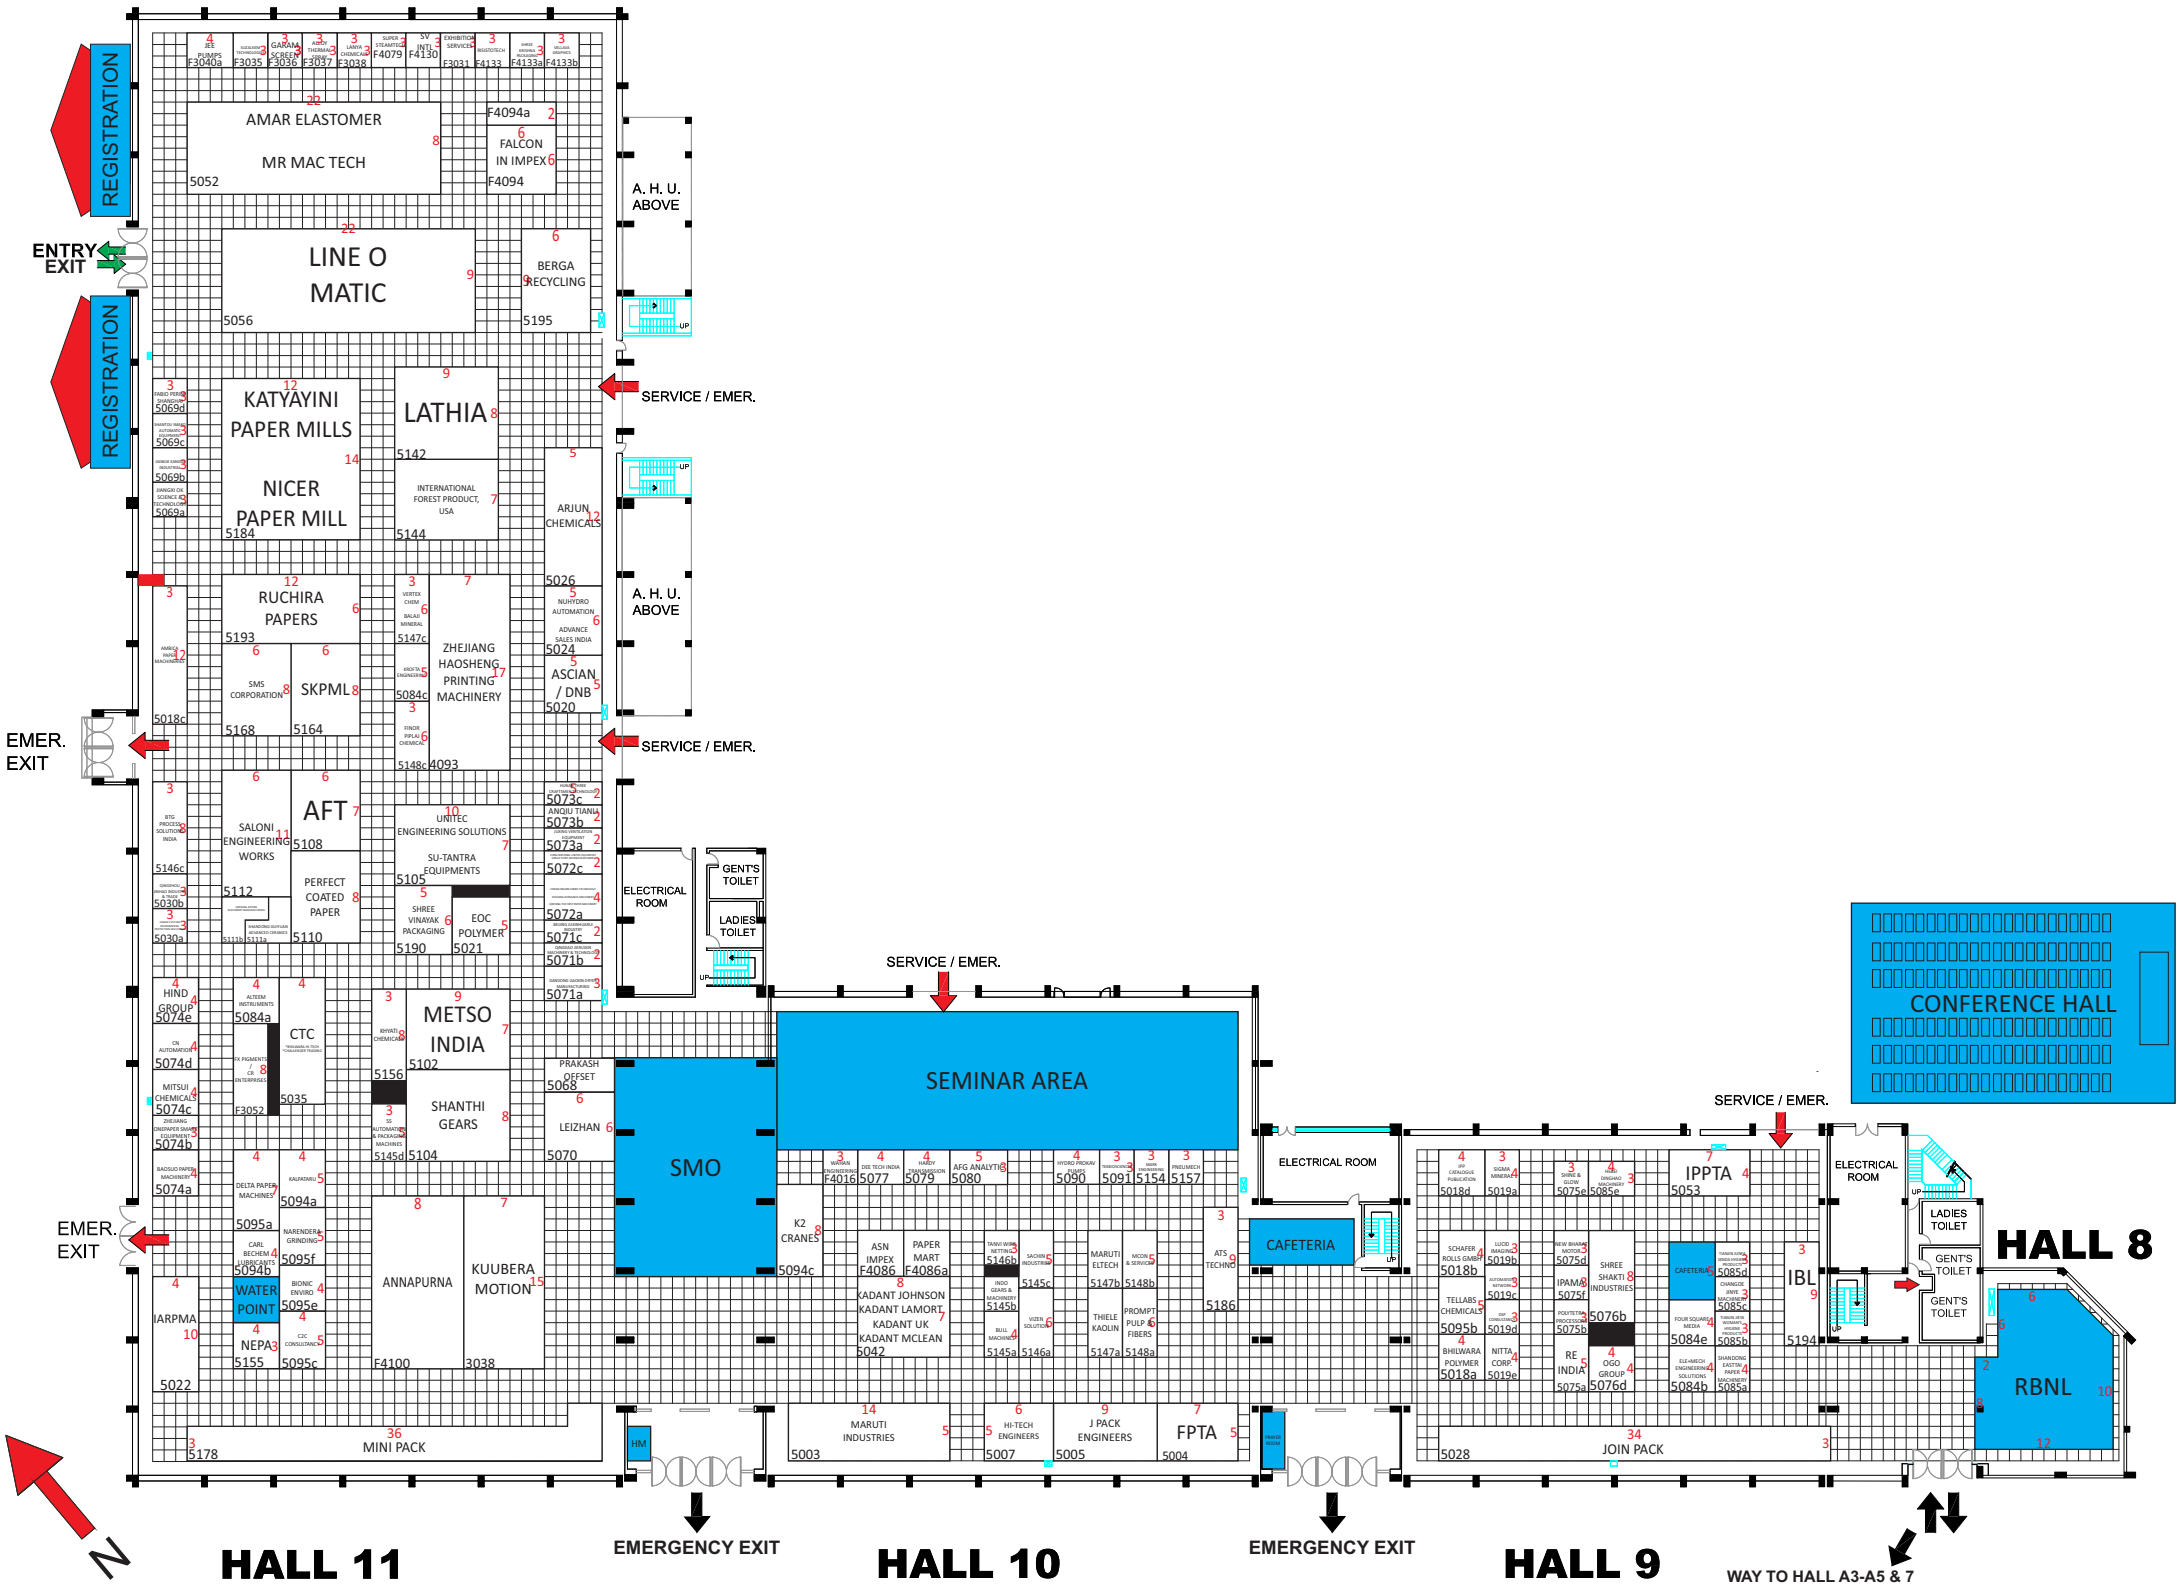

3-6 December, 2019, Pragati Maidan, New Delhi, India

LEGEND

- █ SHUTTLE ROUTE
- ▤ REGISTRATION
- ▬ MAIN CONNECTION AISLE

NOTE:

- * The organizers reserve the right to modify the floor plan under circumstances beyond their control.
- * The actual dimensions may vary as mentioned in the floor plan under circumstances beyond organizers control.

NOTE:
 * The organizers reserve the right to modify the floor plan under circumstances beyond their control.
 * The actual dimensions may vary as mentioned in the floor plan under circumstances beyond organizers control.