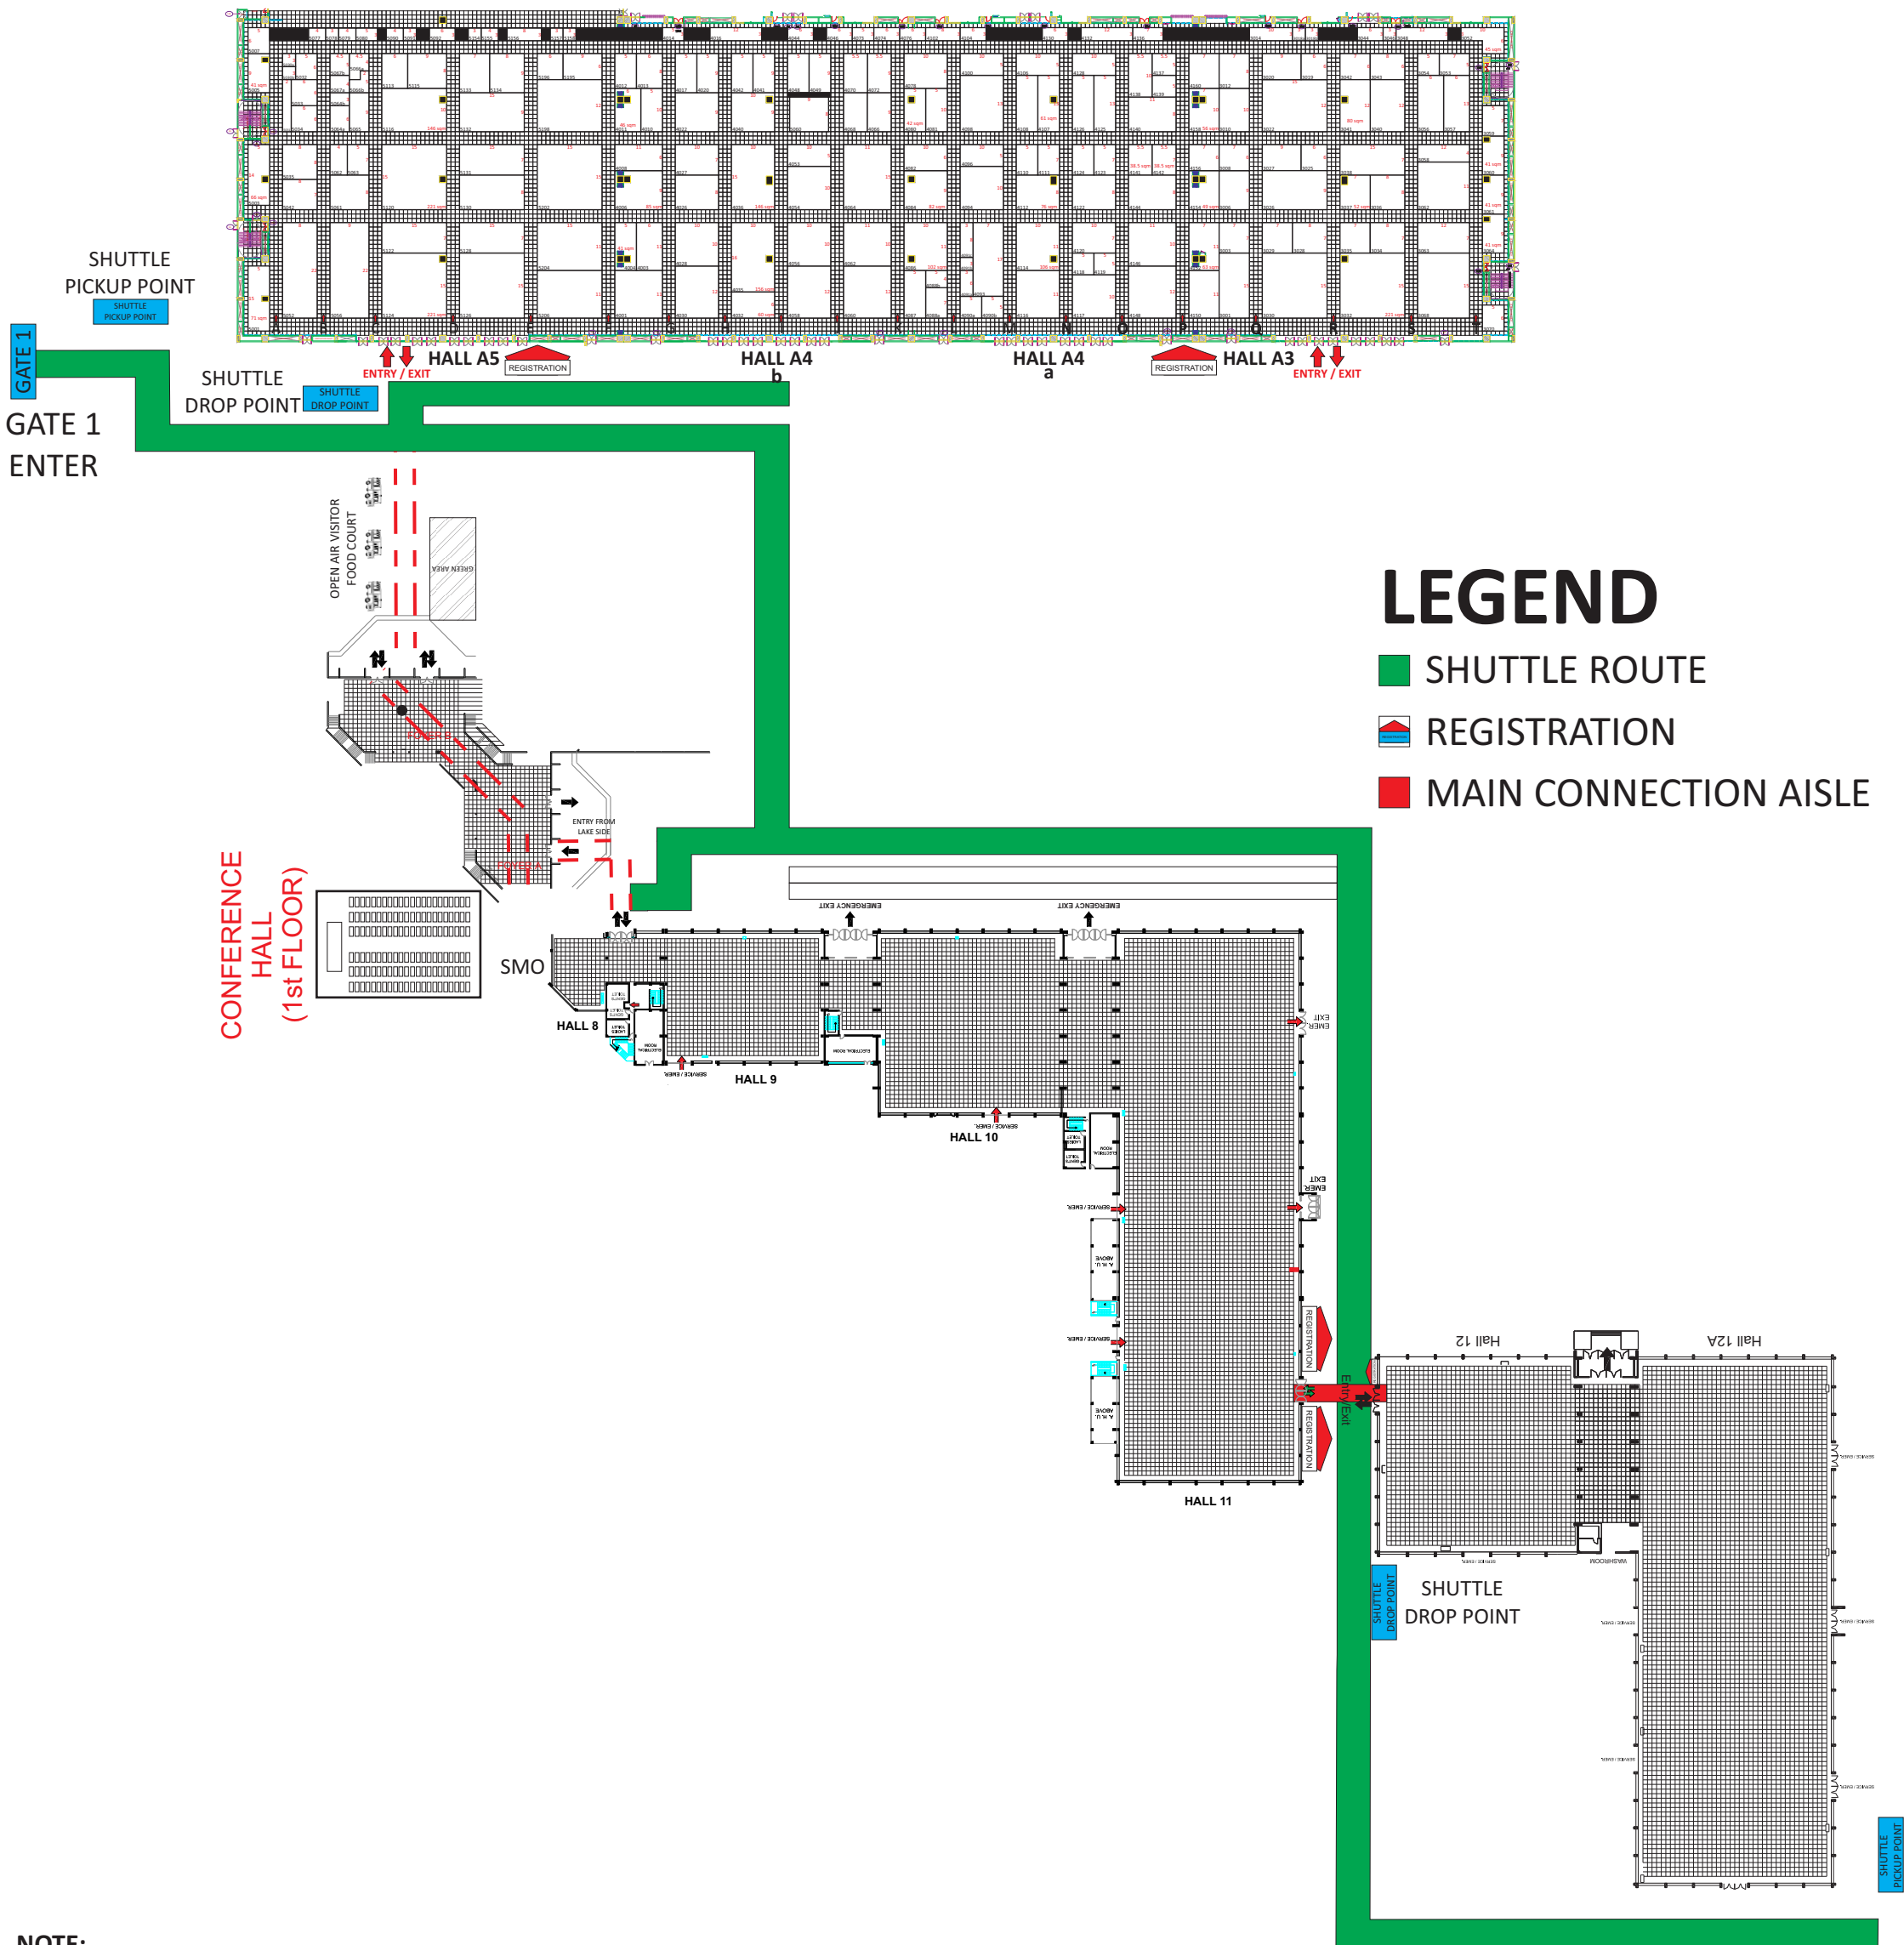

3-6 December, 2019, Pragati Maidan, New Delhi, India

LEGEND

- █ SHUTTLE ROUTE
- ▤ REGISTRATION
- ▬ MAIN CONNECTION AISLE

NOTE:

- * The organizers reserve the right to modify the floor plan under circumstances beyond their control.
- * The actual dimensions may vary as mentioned in the floor plan under circumstances beyond organizers control.

NOTE:
 * The organizers reserve the right to modify the floor plan under circumstances beyond their control.
 * The actual dimensions may vary as mentioned in the floor plan under circumstances beyond organizers control.